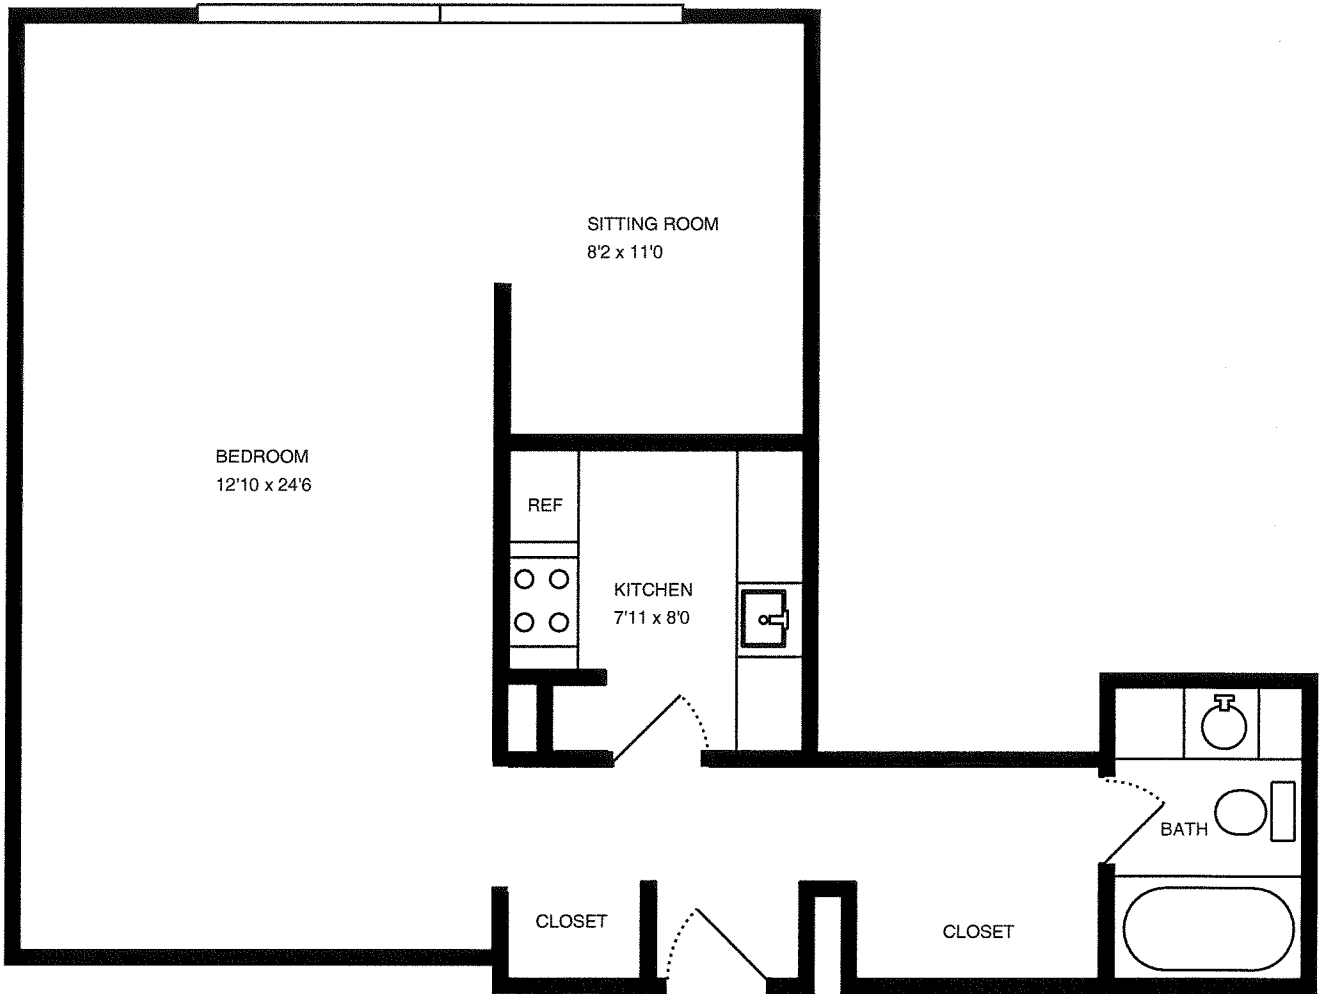

REAL ESTATE MEASURE

Website RE
Order #RE9800-3351
Measure #7332080
Measured 01/27/12

Property Address:
151 N Craig St
eff
pittsburgh, PA 15213

Total interior square footage on page: 585 sf

MeasureComp offers a limited warranty. For full details, please visit <http://www.measurecomp.com/RealEstateWarranty.htm>